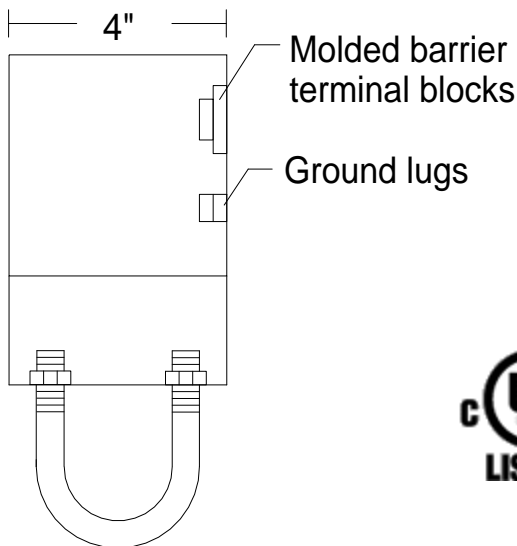

## PPB Series Pipe Mounted Outlet Box

Available with pigtail mounted connectors and/or flush mounted receptacles. Enclosure can be ordered to mount above or below the pipe.

Options:

- Choice of receptacle type and amperage.
- Engraved or stenciled circuit identification.
- U-bolts sized for smaller/larger pipe.
- Custom color finish.

### Enclosure Length Chart

Outlet Qty.	Enclosure Length
1	6"
2	8"
3-4	10"
5-6	12"

Please contact factory for larger sizes.