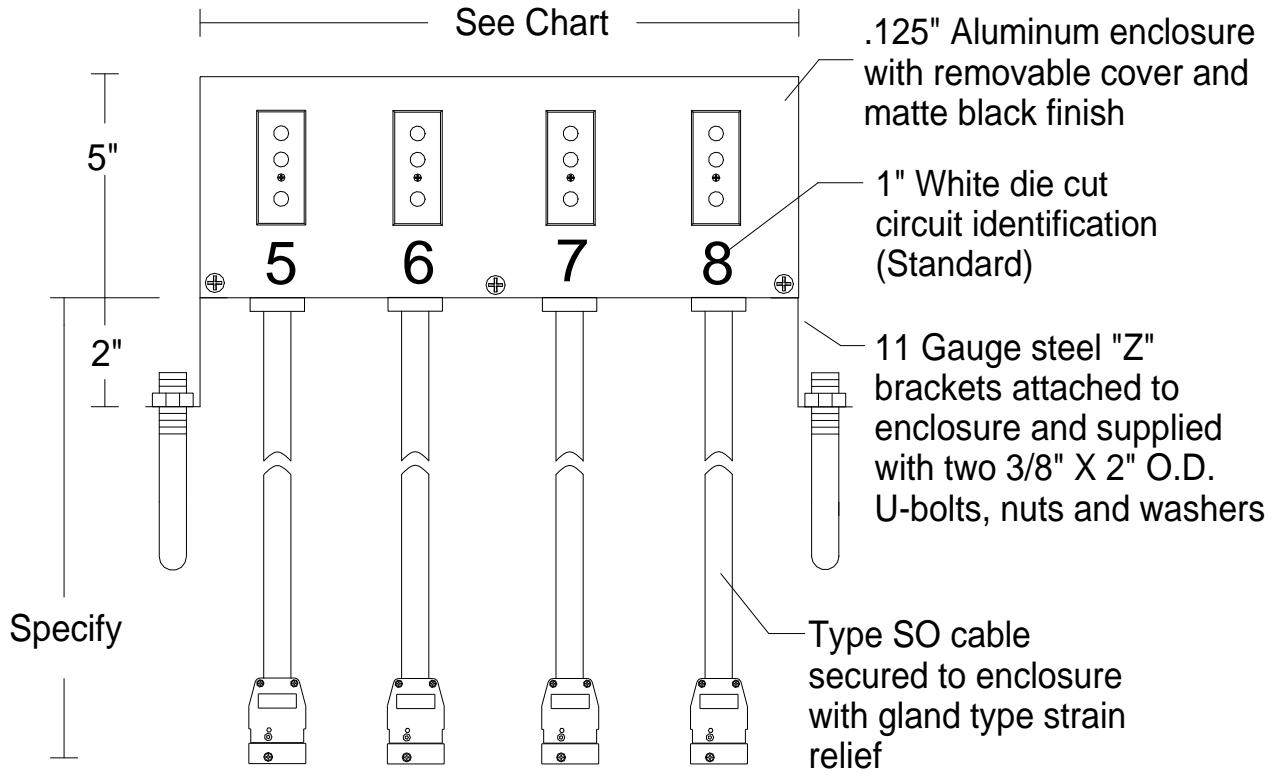

## PPB Series Pipe Mounted Outlet Box

Available with pigtail mounted connectors and/or flush mounted receptacles. Enclosure can be ordered to mount above or below the pipe.

Options:

- Choice of receptacle type and amperage.
- Engraved or stenciled circuit identification.
- U-bolts sized for smaller/larger pipe.
- Custom color finish.

### Enclosure Length Chart

Outlet Qty.	Enclosure Length
1	6"
2	8"
3-4	10"
5-6	12"

Please contact factory for larger sizes.